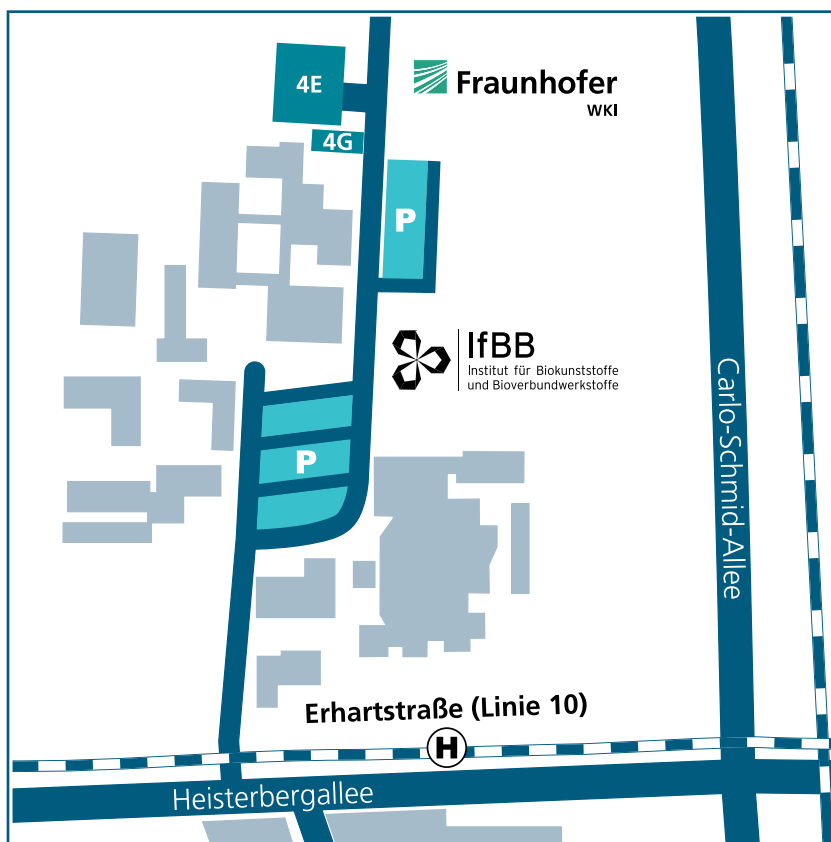

## Directions

### Arrival by train

At Hannover main station take the tramway **line 10** direction **Ahlem** – departure from Ernst-August-Platz in front of main station – till stop **Ehrhartstraße**. In direction of travel turn right behind the tramway stop and follow the gateway.

Your destination is behind the tramway stop Ehrhartstraße on the IfBB grounds.

#### From the North/West/East

Arriving through the **A2** take the exit **42 Hannover/Herrenhausen** to the **B6** towards **Hannover-Herrenhausen**.

After 2.6 km turn right on the **L395** (Stöckener Straße) and follow the course until you reach the **B441**. Turn left on the **Ahlemer Straße**. After approx. 2 km turn right to the **Carlo-Schmid-Allee**.